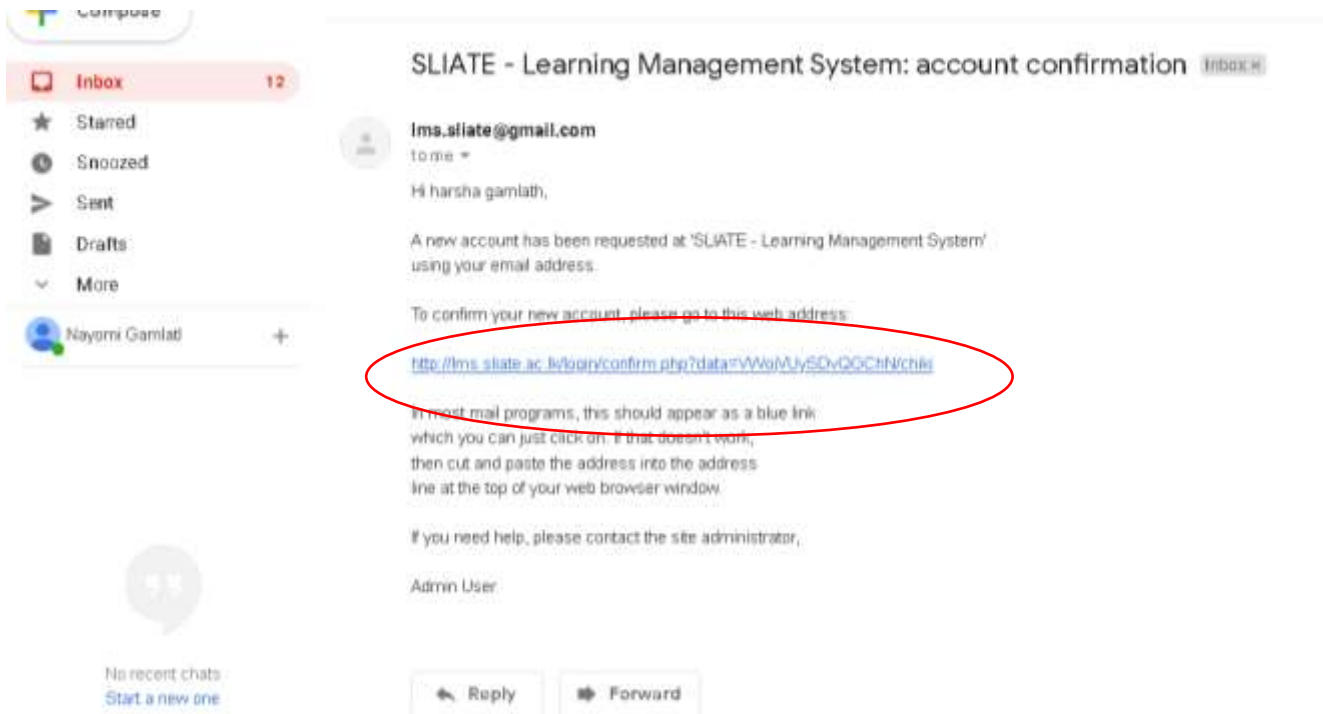

## Step5

You will be received email . Click the confirmation link.

## Step 6

Now you can access SLIATE LMS.

Click site home and access your course and subjects

If you ask any enrollment key ,it is subject code (numeric part only)

Eg. For IT1210 -> enrollment key is 1210

Dashboard